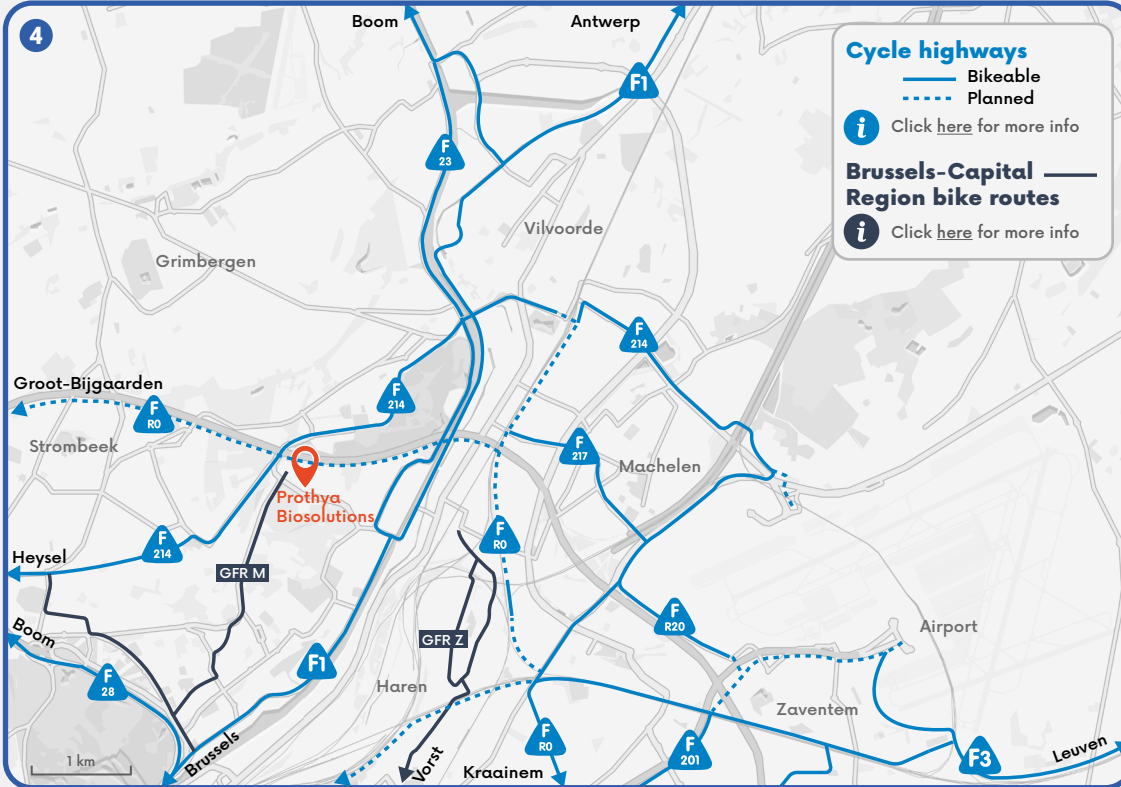

Bicycle

Car

Public transport

Buda railway station
2,3 km 8 min

Vilvoorde railway station
4,4 km 17 min 47 18 min

Blue-bikes available
€2,50/24h

- Plan your route [here](#) with NMBS
- Click [here](#) for more info about Blue-bike
- Plan your route [here](#) with MIVB

Stop Mercator 210 m 3 min

- 10 Churchill - Militair Hospitaal 6-10/h
- 47 Vilvoorde Station - Heembeek 5/h
- 56 Maalbeek - Buda 4-5/h

Stop Militair Hospitaal 450 m 7 min

- 53 Westland Shopping - Militair Hospitaal 5-8/h

Powered by
VOKA Kamer van Koophandel
Vlaams-Brabant

More info?
werkenaandering.be/bedrijvenpunt